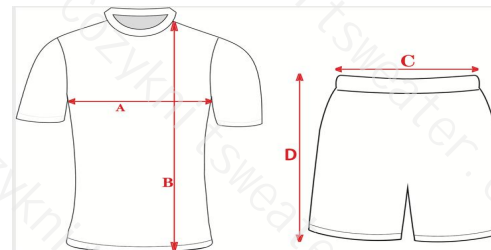

Measurement Way Of
Soccer/Basketball/Volleyball Jerseys